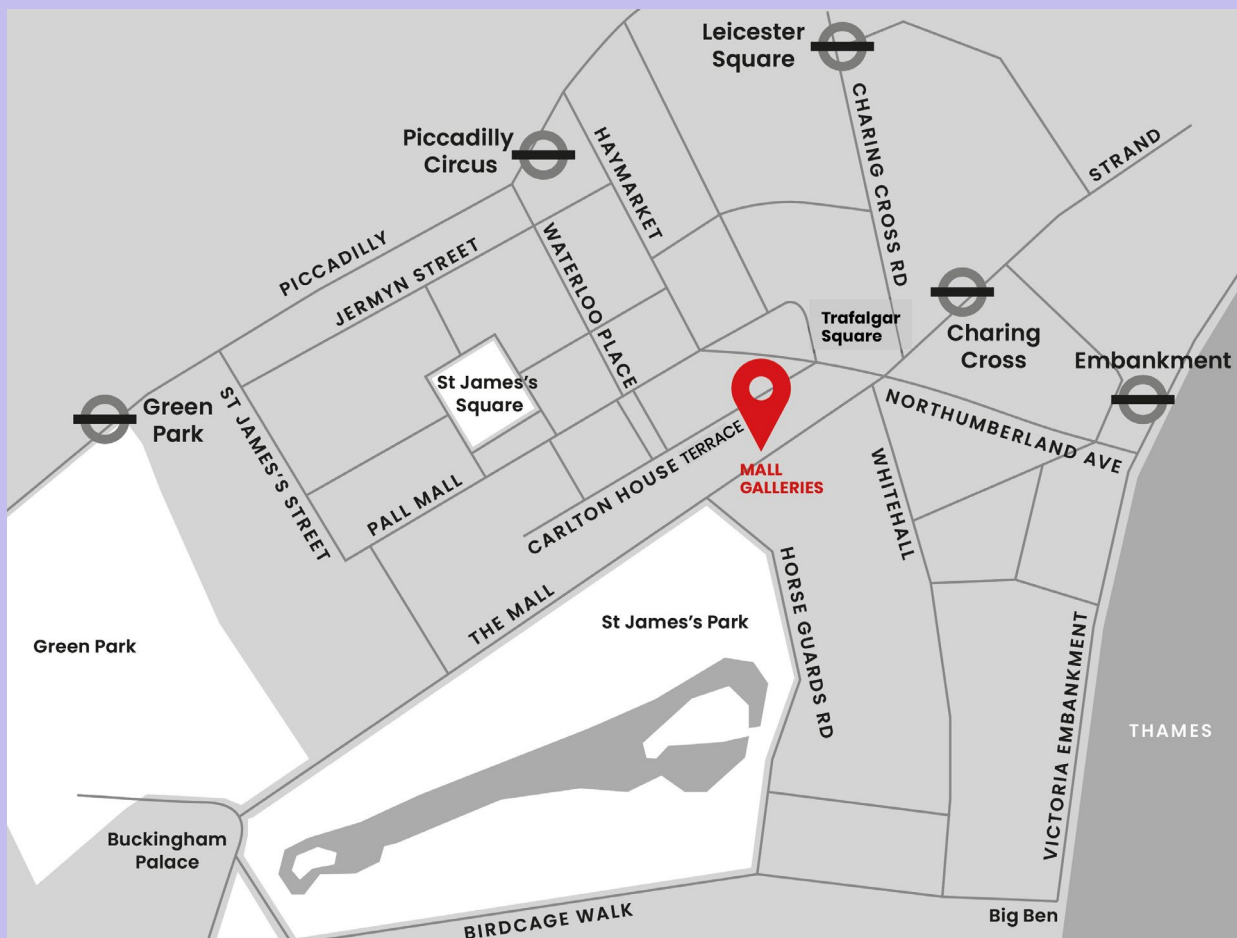

OUR LOCATION

Gallery Address:

Mall Galleries, The Mall
London SW1

Office Address:

17 Carlton House Terrace
London
SW1Y 5BD

The team looks forward to welcoming you to Mall Galleries soon!

Sarah Witt, Gallery Hire Sales Manager
Isabella French, Gallery Hire Coordinator

Contact Us:

Events@mallgalleries.com
mallgalleries.org.uk/venuehire

Follow Us:

@mallgallerieshire
Join our Mailing List